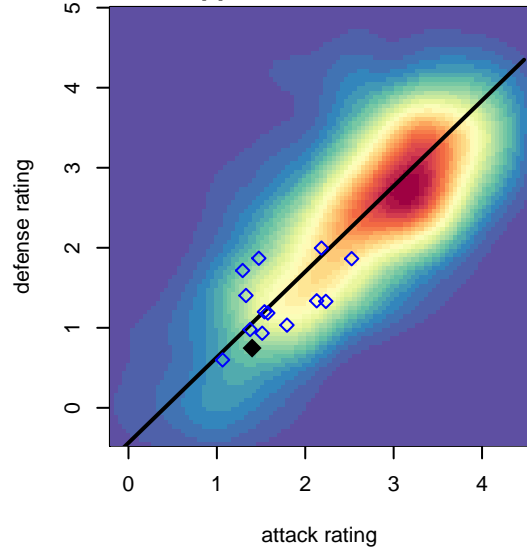

Westside Timbers Mundial B99

Westside Timbers
 Beaverton, OR
 B99 total strength=1109
 attack=4.05 defense=2.11
 fall league = PTT B99 Div 1 White

alt names used:
 WT B99 Mundial
 Westside Timbers B99 Mundial
 Westside Timbers B99 Mundial

Venues played:
 2015 Beaverton Cup BU16 Silver
 2015 PTT B99 Division 1 White
 2015 OYS Presidents Cup B99

Westside Timbers Mundial B99
 Dots are actual minus expected GF (blue circles) and GA (red triangles).
 Blue line is smoothed change in attack strength. Red is smoothed change in defense strength.

**attack and defense variance (black dot)
relative to other teams
and top 10 in region**

**attack and defense rating
relative to others at age
and all opponents in last 13 months**

de Timbers Mundial B99