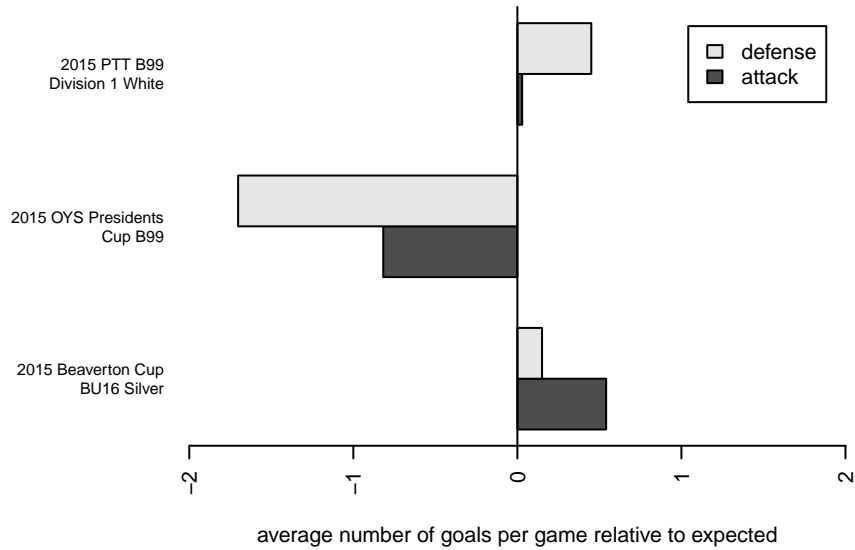

Performance relative to 13 month average