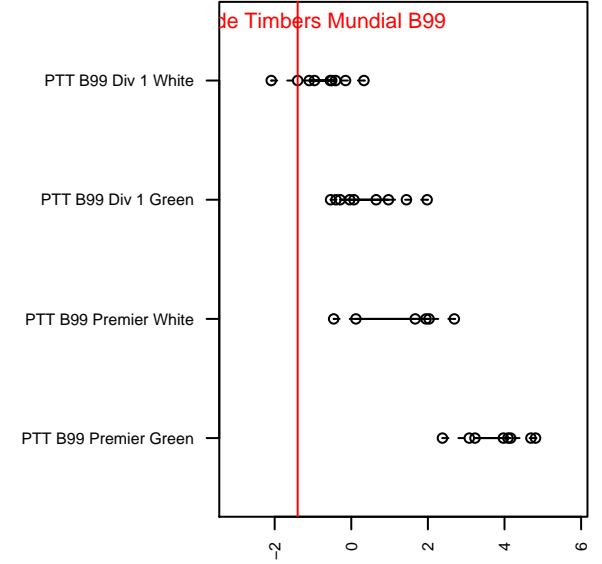

Westside Timbers Mundial B99

Westside Timbers
 Beaverton, OR
 B99 total strength=1109
 attack=4.05 defense=2.11
 fall league = PTT B99 Div 1 White

alt names used:
 WT B99 Mundial
 Westside Timbers B99 Mundial
 Westside Timbers B99 Mundial

Venues played:
 2015 Beaverton Cup BU16 Silver
 2015 PTT B99 Division 1 White
 2015 OYS Presidents Cup B99

Westside Timbers Mundial B99
 Dots are actual minus expected GF (blue circles) and GA (red triangles).
 Blue line is smoothed change in attack strength. Red is smoothed change in defense strength.

**attack and defense variance (black dot)
relative to other teams
and top 10 in region**

**attack and defense rating
relative to others at age
and all opponents in last 13 months**

de Timbers Mundial B99