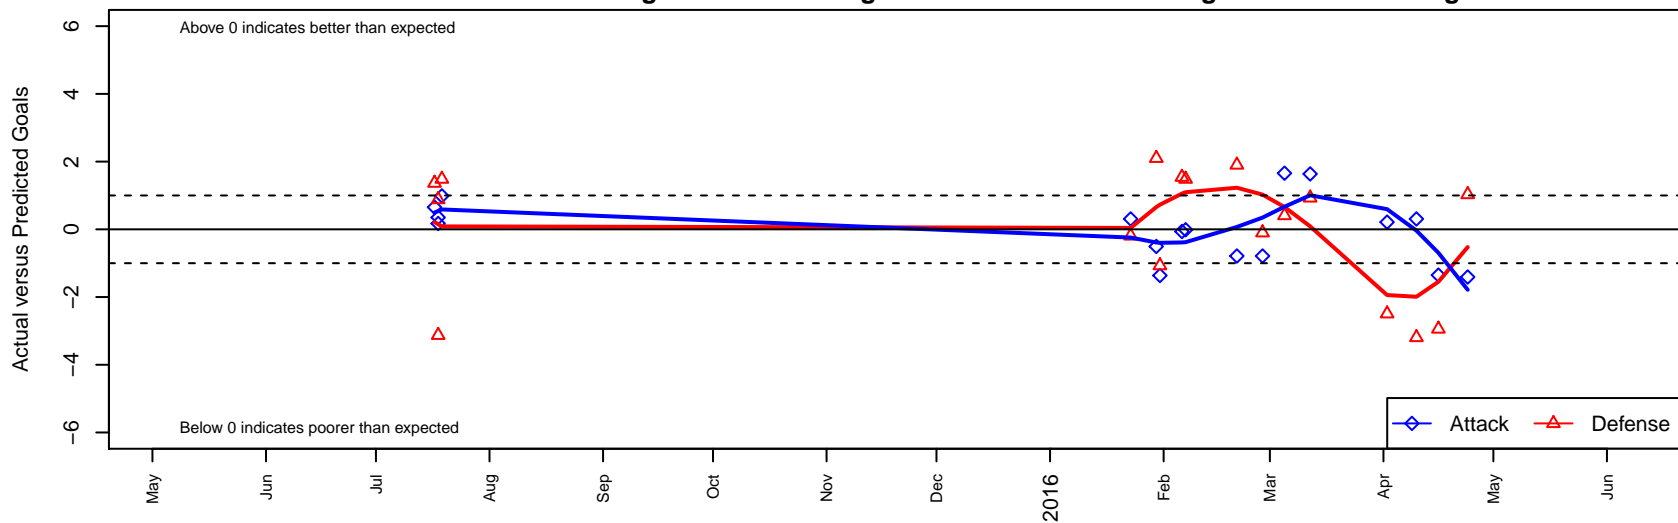

Westside Timbers Mundial B99

Westside Timbers
 Beaverton, OR
 B99 total strength=1109
 attack=4.05 defense=2.11
 fall league = PTT B99 Div 1 White

alt names used:
 WT B99 Mundial
 Westside Timbers B99 Mundial
 Westside Timbers B99 Mundial

Venues played:
 2015 Beaverton Cup BU16 Silver
 2015 PTT B99 Division 1 White
 2015 OYS Presidents Cup B99

Westside Timbers Mundial B99
 Dots are actual minus expected GF (blue circles) and GA (red triangles).
 Blue line is smoothed change in attack strength. Red is smoothed change in defense strength.

**attack and defense variance (black dot)
relative to other teams
and top 10 in region**

**attack and defense rating
relative to others at age
and all opponents in last 13 months**

de Timbers Mundial B99