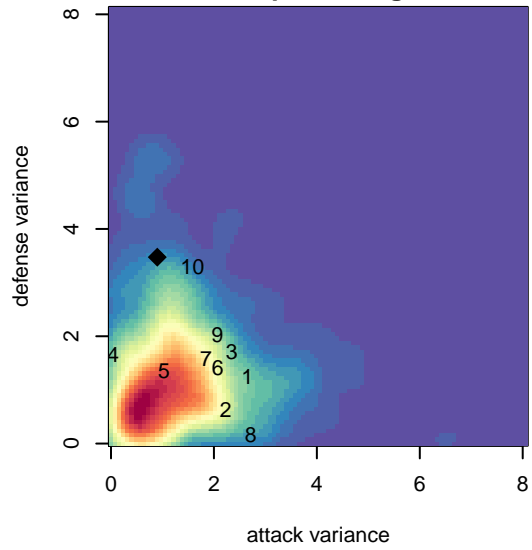

Westside Timbers Mundial B99

Westside Timbers
 Beaverton, OR
 B99 total strength=1109
 attack=4.05 defense=2.11
 fall league = PTT B99 Div 1 White

alt names used:
 WT B99 Mundial
 Westside Timbers B99 Mundial
 Westside Timbers B99 Mundial

Venues played:
 2015 Beaverton Cup BU16 Silver
 2015 PTT B99 Division 1 White
 2015 OYS Presidents Cup B99

Westside Timbers Mundial B99
 Dots are actual minus expected GF (blue circles) and GA (red triangles).
 Blue line is smoothed change in attack strength. Red is smoothed change in defense strength.

**attack and defense variance (black dot)
relative to other teams
and top 10 in region**

**attack and defense rating
relative to others at age
and all opponents in last 13 months**

de Timbers Mundial B99