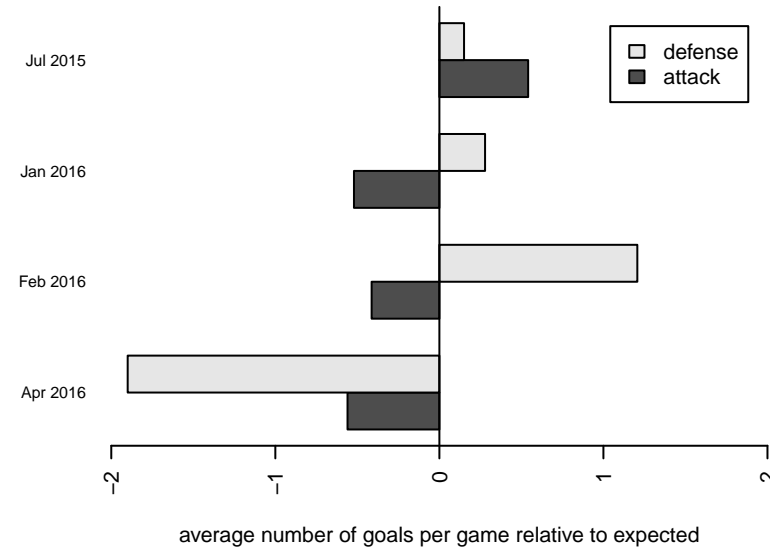

Performance relative to 13 month average